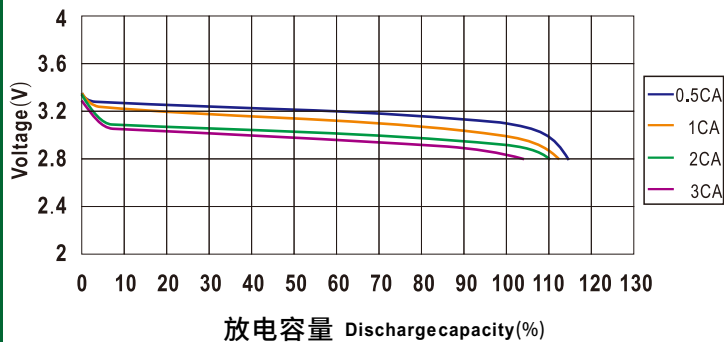

## TSWB-LYP700AHA CHARGE&DISCHARGE CHART

不同环境温度下LYP类电池的放电特性曲线

Discharge characteristic curve of LYP type battery under different ambient temperature

常温下LYP类电池的放电特性曲线

Discharge characteristic curve of LYP type battery under normal temperature