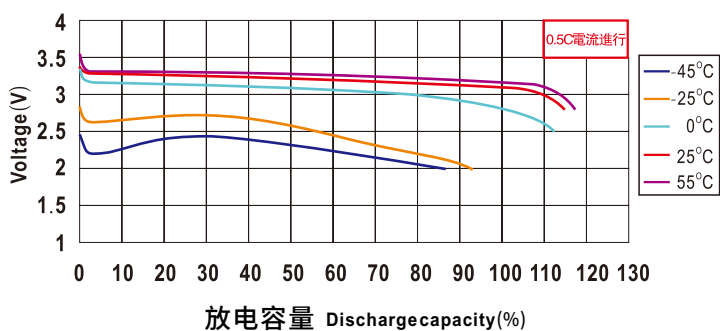

TSWB-LYP700AHA型电池的充放电特性

TSWB-LYP700AHA CHARGE&DISCHARGE CHART

不同环境温度下LYP类电池的放电特性曲线

Discharge characteristic curve of LYP type battery under different ambient temperature