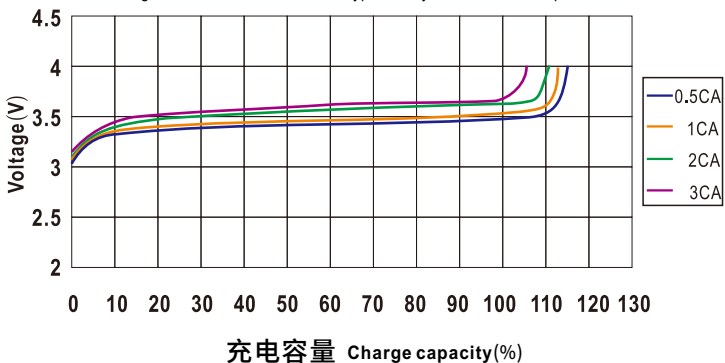

常温下LYP类电池的充电特性曲线

Charge characteristic curve of LYP type battery under normal temperature